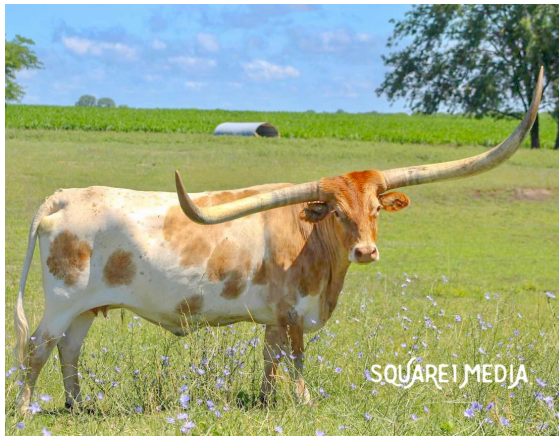

## RR Remy

**Date of Birth:** 11/27/2012  
**Registration 1:** CI284724  
**Owner:** Aaron & Micah Landes

Courtesy of Landes Farms

She has 117 inches of total horn and that is with 6 inches tipped off. She is an amazing producer. Her first son was 69in TTT at 24 months. The heifer was 39 TTT at 12 months! Her son MN Raptor measured 85.25" at 3 years old. Remy was coat color tested at the University of California Davis and is Wild type/Wild type! Heifer at side born 10-21-23 by MN 50 Shades of Grulla [www.landefarmsmo.com](http://www.landefarmsmo.com)