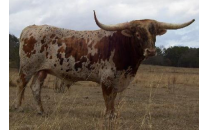

Courtesy of Landes Farms

GLR TSUNAMI'S DIAMOND

Date of Birth: 07/19/2017
Registration 1: CI306570
Sale Price: \$
Breeder: GILLILAND RANCH
Owner: GILLILAND RANCH

OCV'd; JOHNE'S NEGATIVE THIS 6yo TSUNAMI (88") DAUGHTER IS THE TOTAL PACKAGE WITH TWISTY HORNS OVER 80" TTT. (GOLDMINE 1 X CASANOVAS MAXIM)

TTT: 80.0000 on 08/07/2023
Weight: 1234.0000 on 09/15/2023

GLR TSUNAMI'S DIAMOND

RC TSUNAMI 2

Concealed Weapon

Sharp Shooter 542

HORSESHOE J EXAMPLE

RC PACIFIC MERMAID

TEJAS STAR