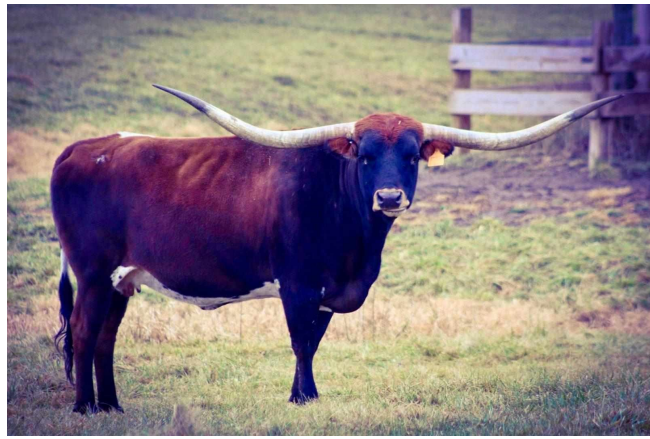

CV RIM ROCKS ROSE

Date of Birth: 09/14/2015
Registration 1: CTI300302
Breeder: CedarView Ranch
Owner: Landes Farms

Courtesy of Landes Farms/Square 1 Media

PCC Rim Rock daughter out of FL Rio Maxine by Maximus ST. Her sire and dam have both been named as Legends in the past. She is over 87" TTT with a perfect udder and clean lines.