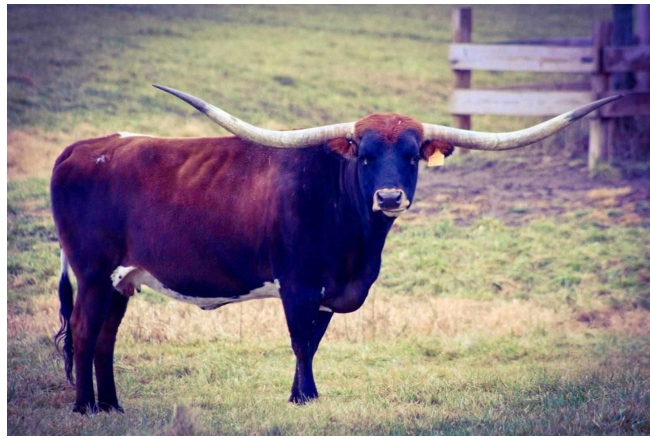

CV RIM ROCKS ROSE

Date of Birth: 09/14/2015
Registration 1: CTI300302
Breeder: CedarView Ranch
Owner: Landes Farms

Courtesy of Landes Farms/Square 1 Media

PCC Rim Rock daughter out of FL Rio Maxine by Maximus ST. Her sire and dam have both been named as Legends in the past. She is over 86" TTT with a perfect udder and clean lines. Bull calf at side born 2-20-24 by Garland Big Tex www.landefarmsmo.com